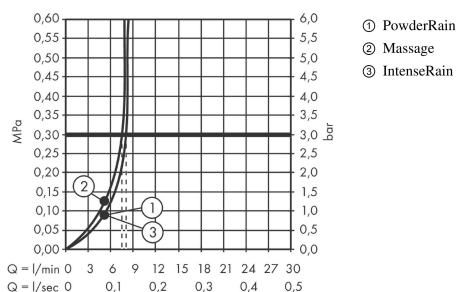

Pulsify Select S
Hand shower 105 3jet Relaxation EcoSmart
 Surfaces: **Chrome** Article Number: **24111000**

Description

product features

- shower head size: 105 mm
- spray type: PowderRain, IntenseRain, Massage spray
- convenient diversion via Select button
- spray disc surface: graphite
- maximum flow rate at 3 bar: 8,2 l/min
- minimum flow pressure: 1,2 bar
- with internal water conduction
- rinseable screen insert
- connection thread G 1/2
- connection dimension: DN15

Technology

Design awards

reddot winner 2021

Product image

Scale drawing

Flowchart

The consumption was measured in combination with the appropriate fittings (thermostat/mixer/in-wall valve) to reflect actual application in practice.