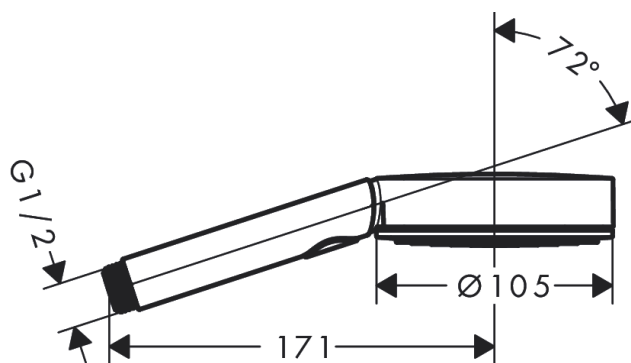

Pulsify Select S
Hand shower 105 3jet Relaxation EcoSmart
 Surfaces: **Chrome** Article Number: **24111000**

Description

product features

- shower head size: 105 mm
- spray type: PowderRain, IntenseRain, Massage spray
- convenient diversion via Select button
- spray disc surface: graphite
- maximum flow rate at 3 bar: 8,2 l/min
- minimum flow pressure: 1,2 bar
- with internal water conduction
- rinseable screen insert
- connection thread G 1/2
- connection dimension: DN15

Technology

Design awards

reddot winner 2021

Product image

Scale drawing

Flowchart

The consumption was measured in combination with the appropriate fittings (thermostat/mixer/in-wall valve) to reflect actual application in practice.

Pulsify Select S
Hand shower 105 3jet Relaxation EcoSmart
Surfaces: **Chrome** Article Number: **24111000**

Exploded Drawing

Year of production: >06/21

Pulsify Select S
Hand shower 105 3jet Relaxation EcoSmart
 Surfaces: **Chrome** Article Number: **24111000**